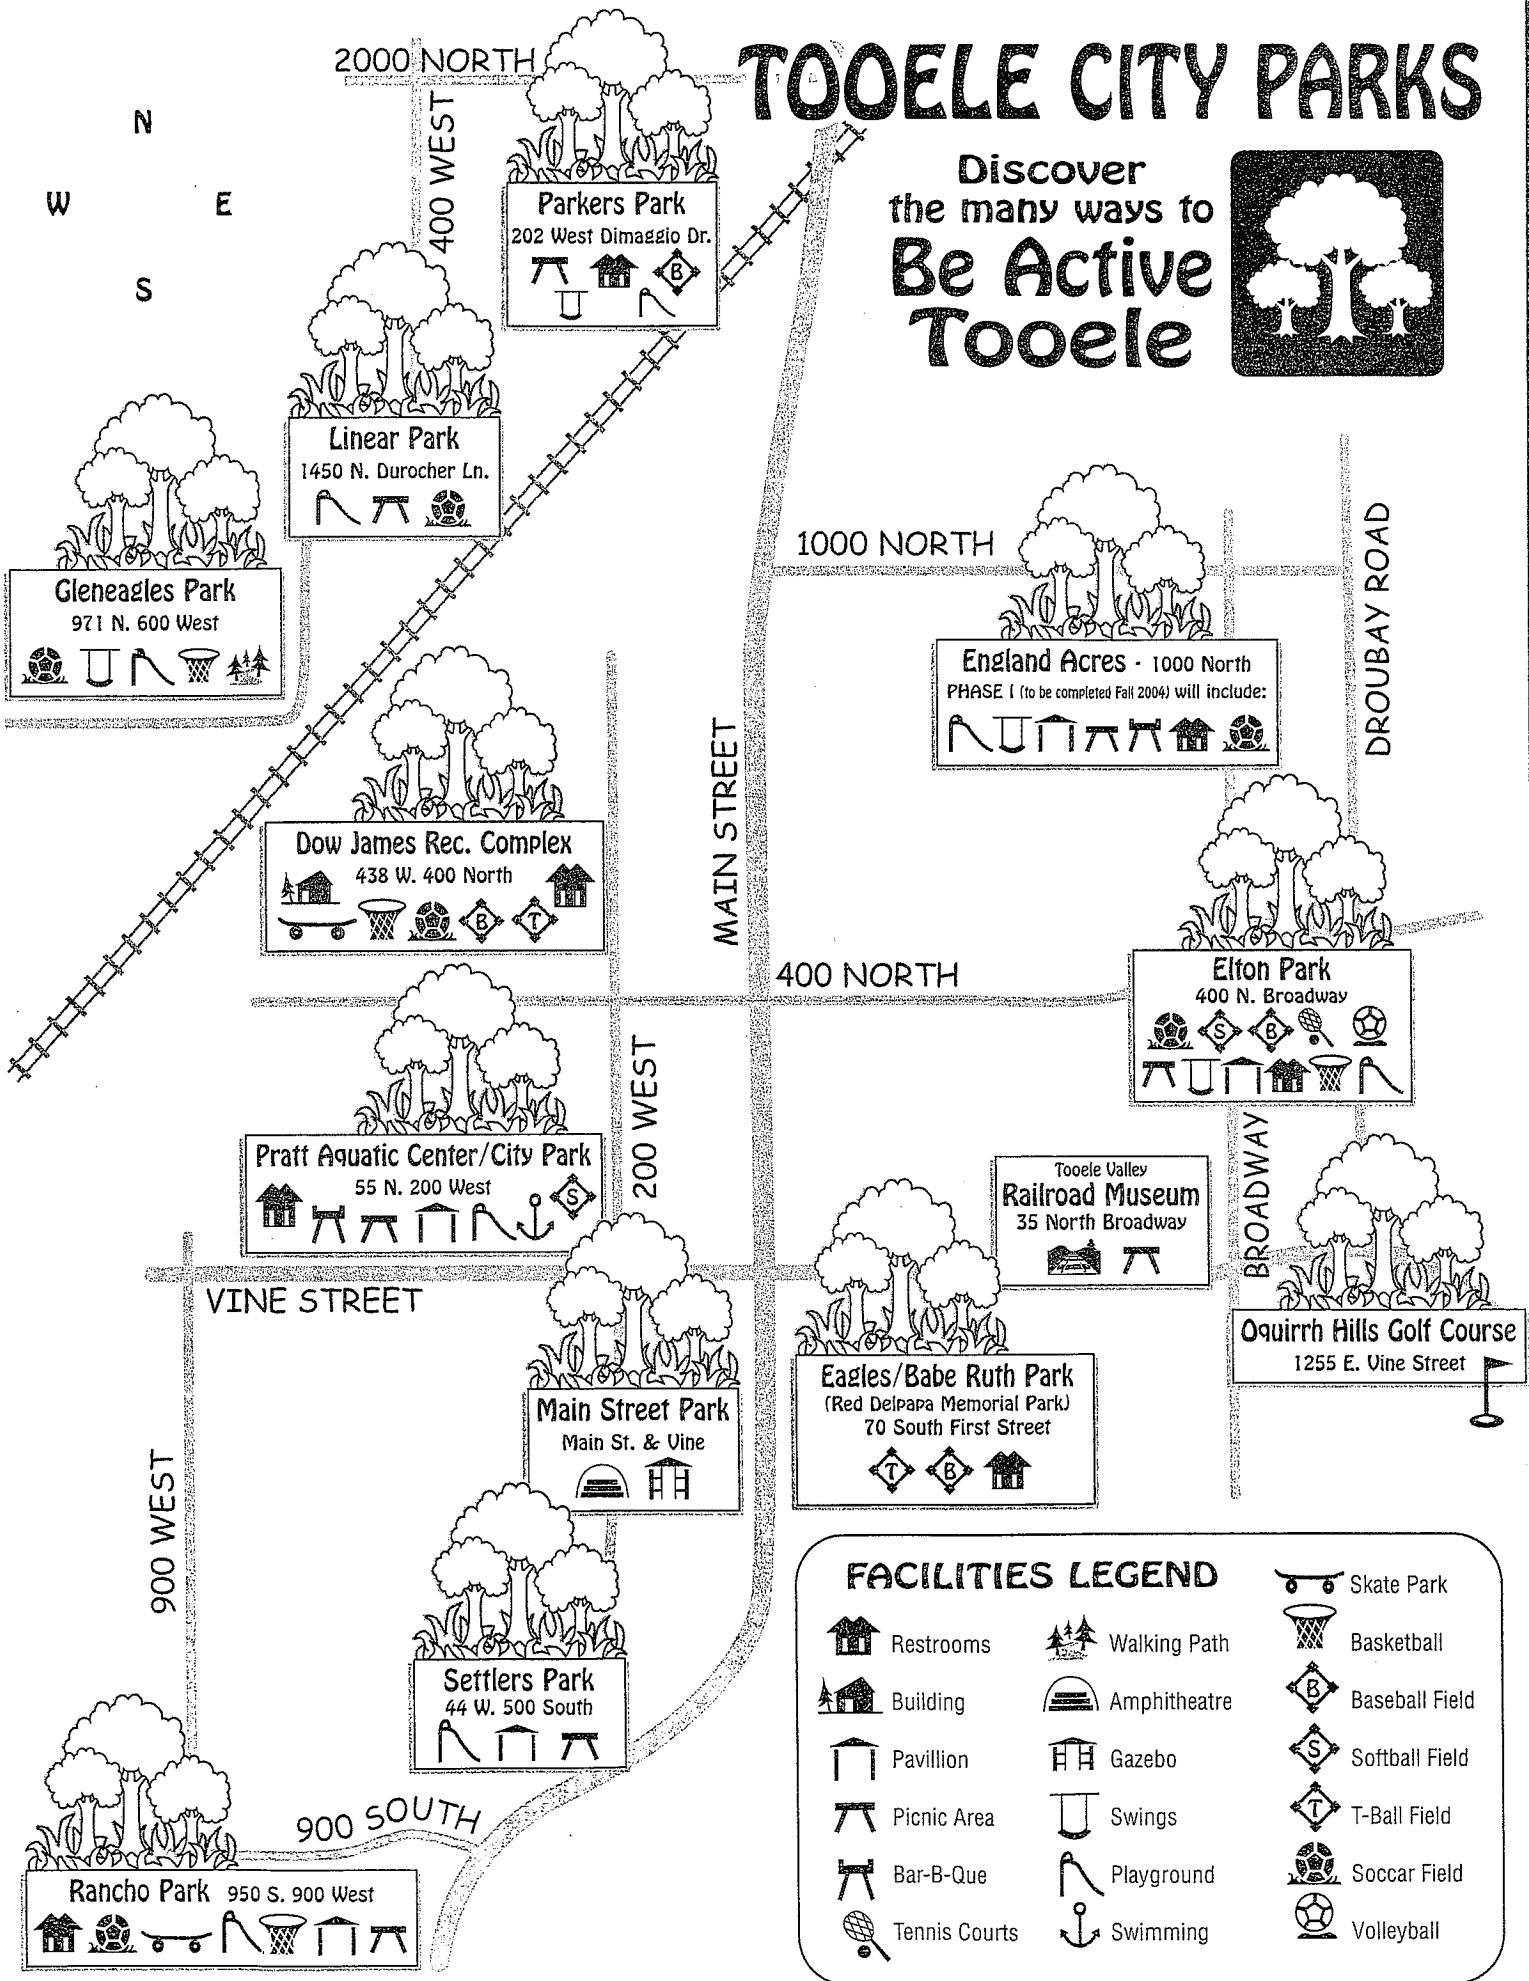

Be Active Tooele

**DISCOVER
TOOELE CITY PARKS**

TOOELE CITY PARKS

Discover
the many ways to
**Be Active
Tooele**

Parkers Park
202 West Dimaggio Dr.

Restrooms, Building, Picnic Area, Baseball Field

Linear Park
1450 N. Durocher Ln.

Dow James Rec. Complex
438 W. 400 North

Swimming, Basketball, Soccer Field, Baseball Field, T-Ball Field

Elton Park
400 N. Broadway

Soccer Field, Softball Field, Baseball Field, Basketball, Picnic Area, Restrooms

Pratt Aquatic Center/City Park
55 N. 200 West

Restrooms, Bar-B-Que, Picnic Area, Amphitheatre, Swimming, Softball Field

Tooele Valley
Railroad Museum
35 North Broadway

Building, Picnic Area

Oquirrh Hills Golf Course
1255 E. Vine Street

Golf Course

VINE STREET

Main Street Park
Main St. & Vine

Amphitheatre, Gazebo

Eagles/Babe Ruth Park
(Red Delpapa Memorial Park)
70 South First Street

T-Ball Field, Baseball Field, Restrooms

Settlers Park
44 W. 500 South